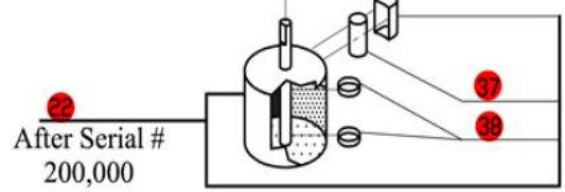

R2BCLR

Serial Numbers-244xxxxx03 and up
1-Speed, 120 Volt, 1 Phase, 60Hz., 1/2 HP.
1725 RPM, 7 Amps

*** 3 Quart bowls have a handle and are 6 inches tall.
*** The 2 Quart bowls (NLA) do not have a handle and are 5 1/4 inches tall.

- 10 Pin Assembly Clear Plastic (3 qt) ***
- 12 Pin Assembly Clear Plastic (2 qt) ***

**Click on Red Dot
OR
Call us
800-465-6060**

ACCESSORIES