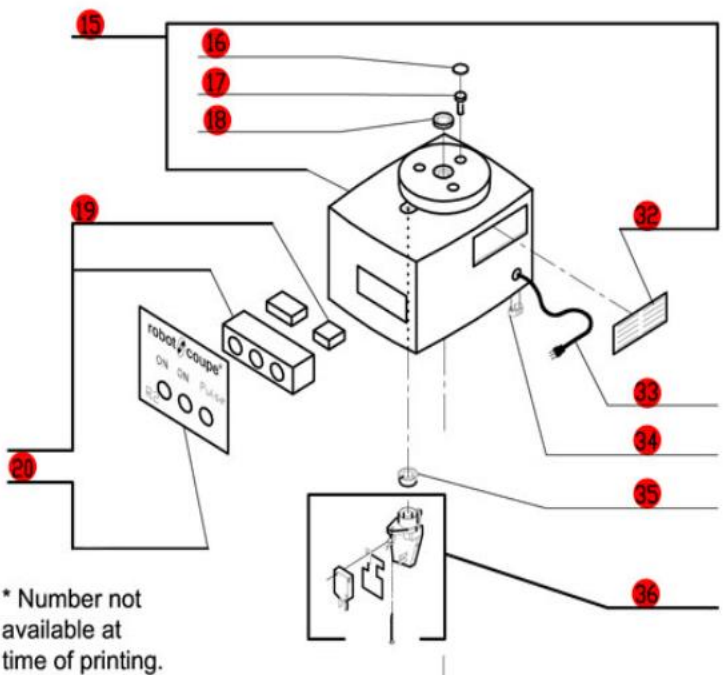

R2BCLR

Serial Numbers-244xxxxx03 and up
 1-Speed, 120 Volt, 1 Phase, 60Hz., 1/2 HP.
 1725 RPM, 7 Amps

*** 3 Quart bowls have a handle and are 6 inches tall.
 *** The 2 Quart bowls (NLA) do not have a handle and are 5 1/4 inches tall.

- 10 Pin Assembly Clear Plastic (3 qt) ***
- 12 Pin Assembly Clear Plastic (2 qt) ***

**Click on Red Dot
 OR
 Call us
 800-465-6060**

ACCESSORIES