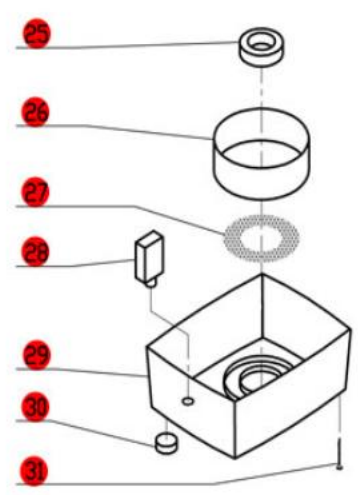

R2BCLR

Serial Numbers-244xxxxx03 and up
 1-Speed, 120 Volt, 1 Phase, 60Hz., 1/2 HP.
 1725 RPM, 7 Amps

*** 3 Quart bowls have a handle and are 6 inches tall.
 *** The 2 Quart bowls (NLA) do not have a handle and are 5 1/4 inches tall.

- 10 Pin Assembly Clear Plastic (3 qt) ***
- 12 Pin Assembly Clear Plastic (2 qt) ***

**Click on Red Dot
 OR
 Call us
 800-465-6060**

ACCESSORIES