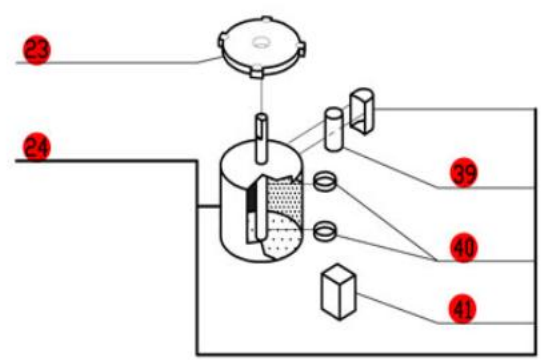

R2BCLR

Serial Numbers-244xxxxx03 and up
 1-Speed, 120 Volt, 1 Phase, 60Hz., 1/2 HP.
 1725 RPM, 7 Amps

*** 3 Quart bowls have a handle and are 6 inches tall.
 *** The 2 Quart bowls (NLA) do not have a handle and are 5 1/4 inches tall.

- 10 Pin Assembly Clear Plastic (3 qt) ***
- 12 Pin Assembly Clear Plastic (2 qt) ***

**Click on Red Dot
 OR
 Call us
 800-465-6060**

ACCESSORIES