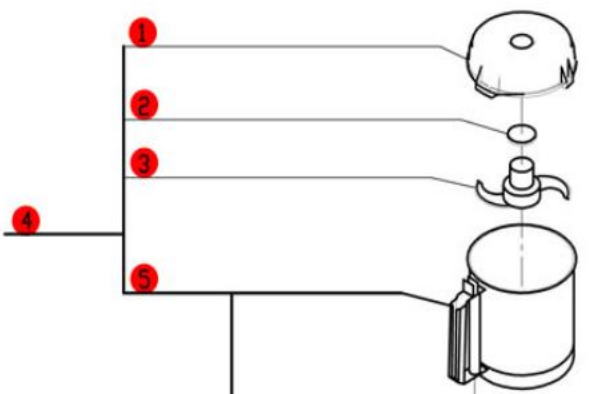

R2BCLR

Serial Numbers-244xxxxx03 and up
 1-Speed, 120 Volt, 1 Phase, 60Hz., 1/2 HP.
 1725 RPM, 7 Amps

*** 3 Quart bowls have a handle and are 6 inches tall.
 *** The 2 Quart bowls (NLA) do not have a handle and are 5 1/4 inches tall.

- 10 Pin Assembly Clear Plastic (3 qt) ***
- 12 Pin Assembly Clear Plastic (2 qt) ***

**Click on Red Dot
 OR
 Call us
 800-465-6060**

ACCESSORIES